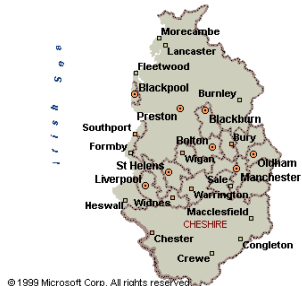

© 1999 Microsoft Corp. All rights reserved.